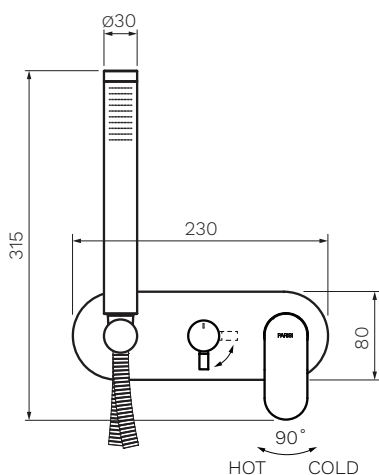

ABC II Wall Mixer with 2-Way Diverter and Hand Shower

Product Code: HA2.04-D2E-A.XX

(see colour codes below)

Polished Chrome

Matt Black

Brushed Nickel

Brushed Brass

Fucile

- Colour & Finish** — Polished Chrome, Matt Black (02), Brushed Nickel (41), Brushed Brass (46), Fucile (50)
- Material** — Brass, ABS Hand piece
- W x D x H** — 230 x 68 x 315mm
- Operation** — Tilt and Turn
- Diverter** — 2 Way
- Spray Patterns** — Single Function
- Water Inlet** — G1/2 Internal
- Hose Length** — 1.2m metal hose (Stretches to 1.5m)
- Pressure Rating** — Min. 150kPa - Max. 500kPa
- Recessed Body** — X2.04W-D2-A
- WELS** — 3 STAR 9.0L/min
- Warranty** — 15 Years (Conditions Apply)