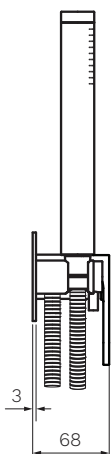

ABC II Wall Mixer with 2-Way Diverter and Hand Shower

Product Code: HA2.04-D2E-A.XX

(see colour codes below)

Polished Chrome

Matt Black

Brushed Nickel

Brushed Brass

Fucile

- Colour & Finish** — Polished Chrome, Matt Black (02), Brushed Nickel (41), Brushed Brass (46), Fucile (50)
- Material** — Brass, ABS Hand piece
- W x D x H** — 230 x 68 x 315mm
- Operation** — Tilt and Turn
- Diverter** — 2 Way
- Spray Patterns** — Single Function
- Water Inlet** — G1/2 Internal
- Hose Length** — 1.2m metal hose (Stretches to 1.5m)
- Pressure Rating** — Min. 150kPa - Max. 500kPa
- Recessed Body** — X2.04W-D2-A
- WELS** — 3 STAR 9.0L/min
- Warranty** — 15 Years (Conditions Apply)