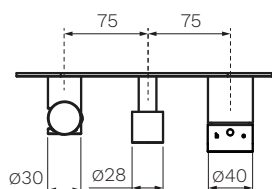

- Colour & Finish** — Polished Chrome, Matt Black (02), Brushed Nickel (41), Brushed Brass (46), Fucile (50)
- Material** — Brass, ABS Hand piece
- W x D x H** — 230 x 68 x 315mm
- Operation** — Tilt and Turn
- Diverter** — 2 Way
- Spray Patterns** — Single Function
- Water Inlet** — G1/2 Internal
- Hose Length** — 1.2m metal hose (Stretches to 1.5m)
- Pressure Rating** — Min. 150kPa - Max. 500kPa
- Recessed Body** — X2.04W-D2-A
- WELS** — 3 STAR 9.0L/min
- Warranty** — 15 Years (Conditions Apply)