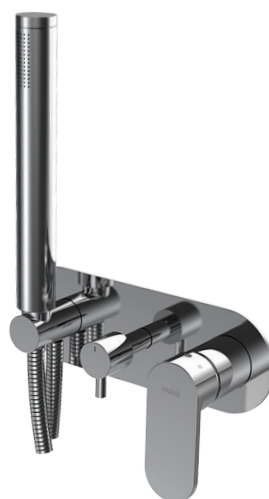

ABC II Wall Mixer with 2-Way Diverter and Hand Shower

Product Code: HA2.04-D2E-A.XX

(see colour codes below)

Polished Chrome

Matt Black

Brushed Nickel

Brushed Brass

Fucile

- Colour & Finish** — Polished Chrome, Matt Black (02), Brushed Nickel (41), Brushed Brass (46), Fucile (50)
- Material** — Brass, ABS Hand piece
- W x D x H** — 230 x 68 x 315mm
- Operation** — Tilt and Turn
- Diverter** — 2 Way
- Spray Patterns** — Single Function
- Water Inlet** — G1/2 Internal
- Hose Length** — 1.2m metal hose (Stretches to 1.5m)
- Pressure Rating** — Min. 150kPa - Max. 500kPa
- Recessed Body** — X2.04W-D2-A
- WELS** — 3 STAR 9.0L/min
- Warranty** — 15 Years (Conditions Apply)